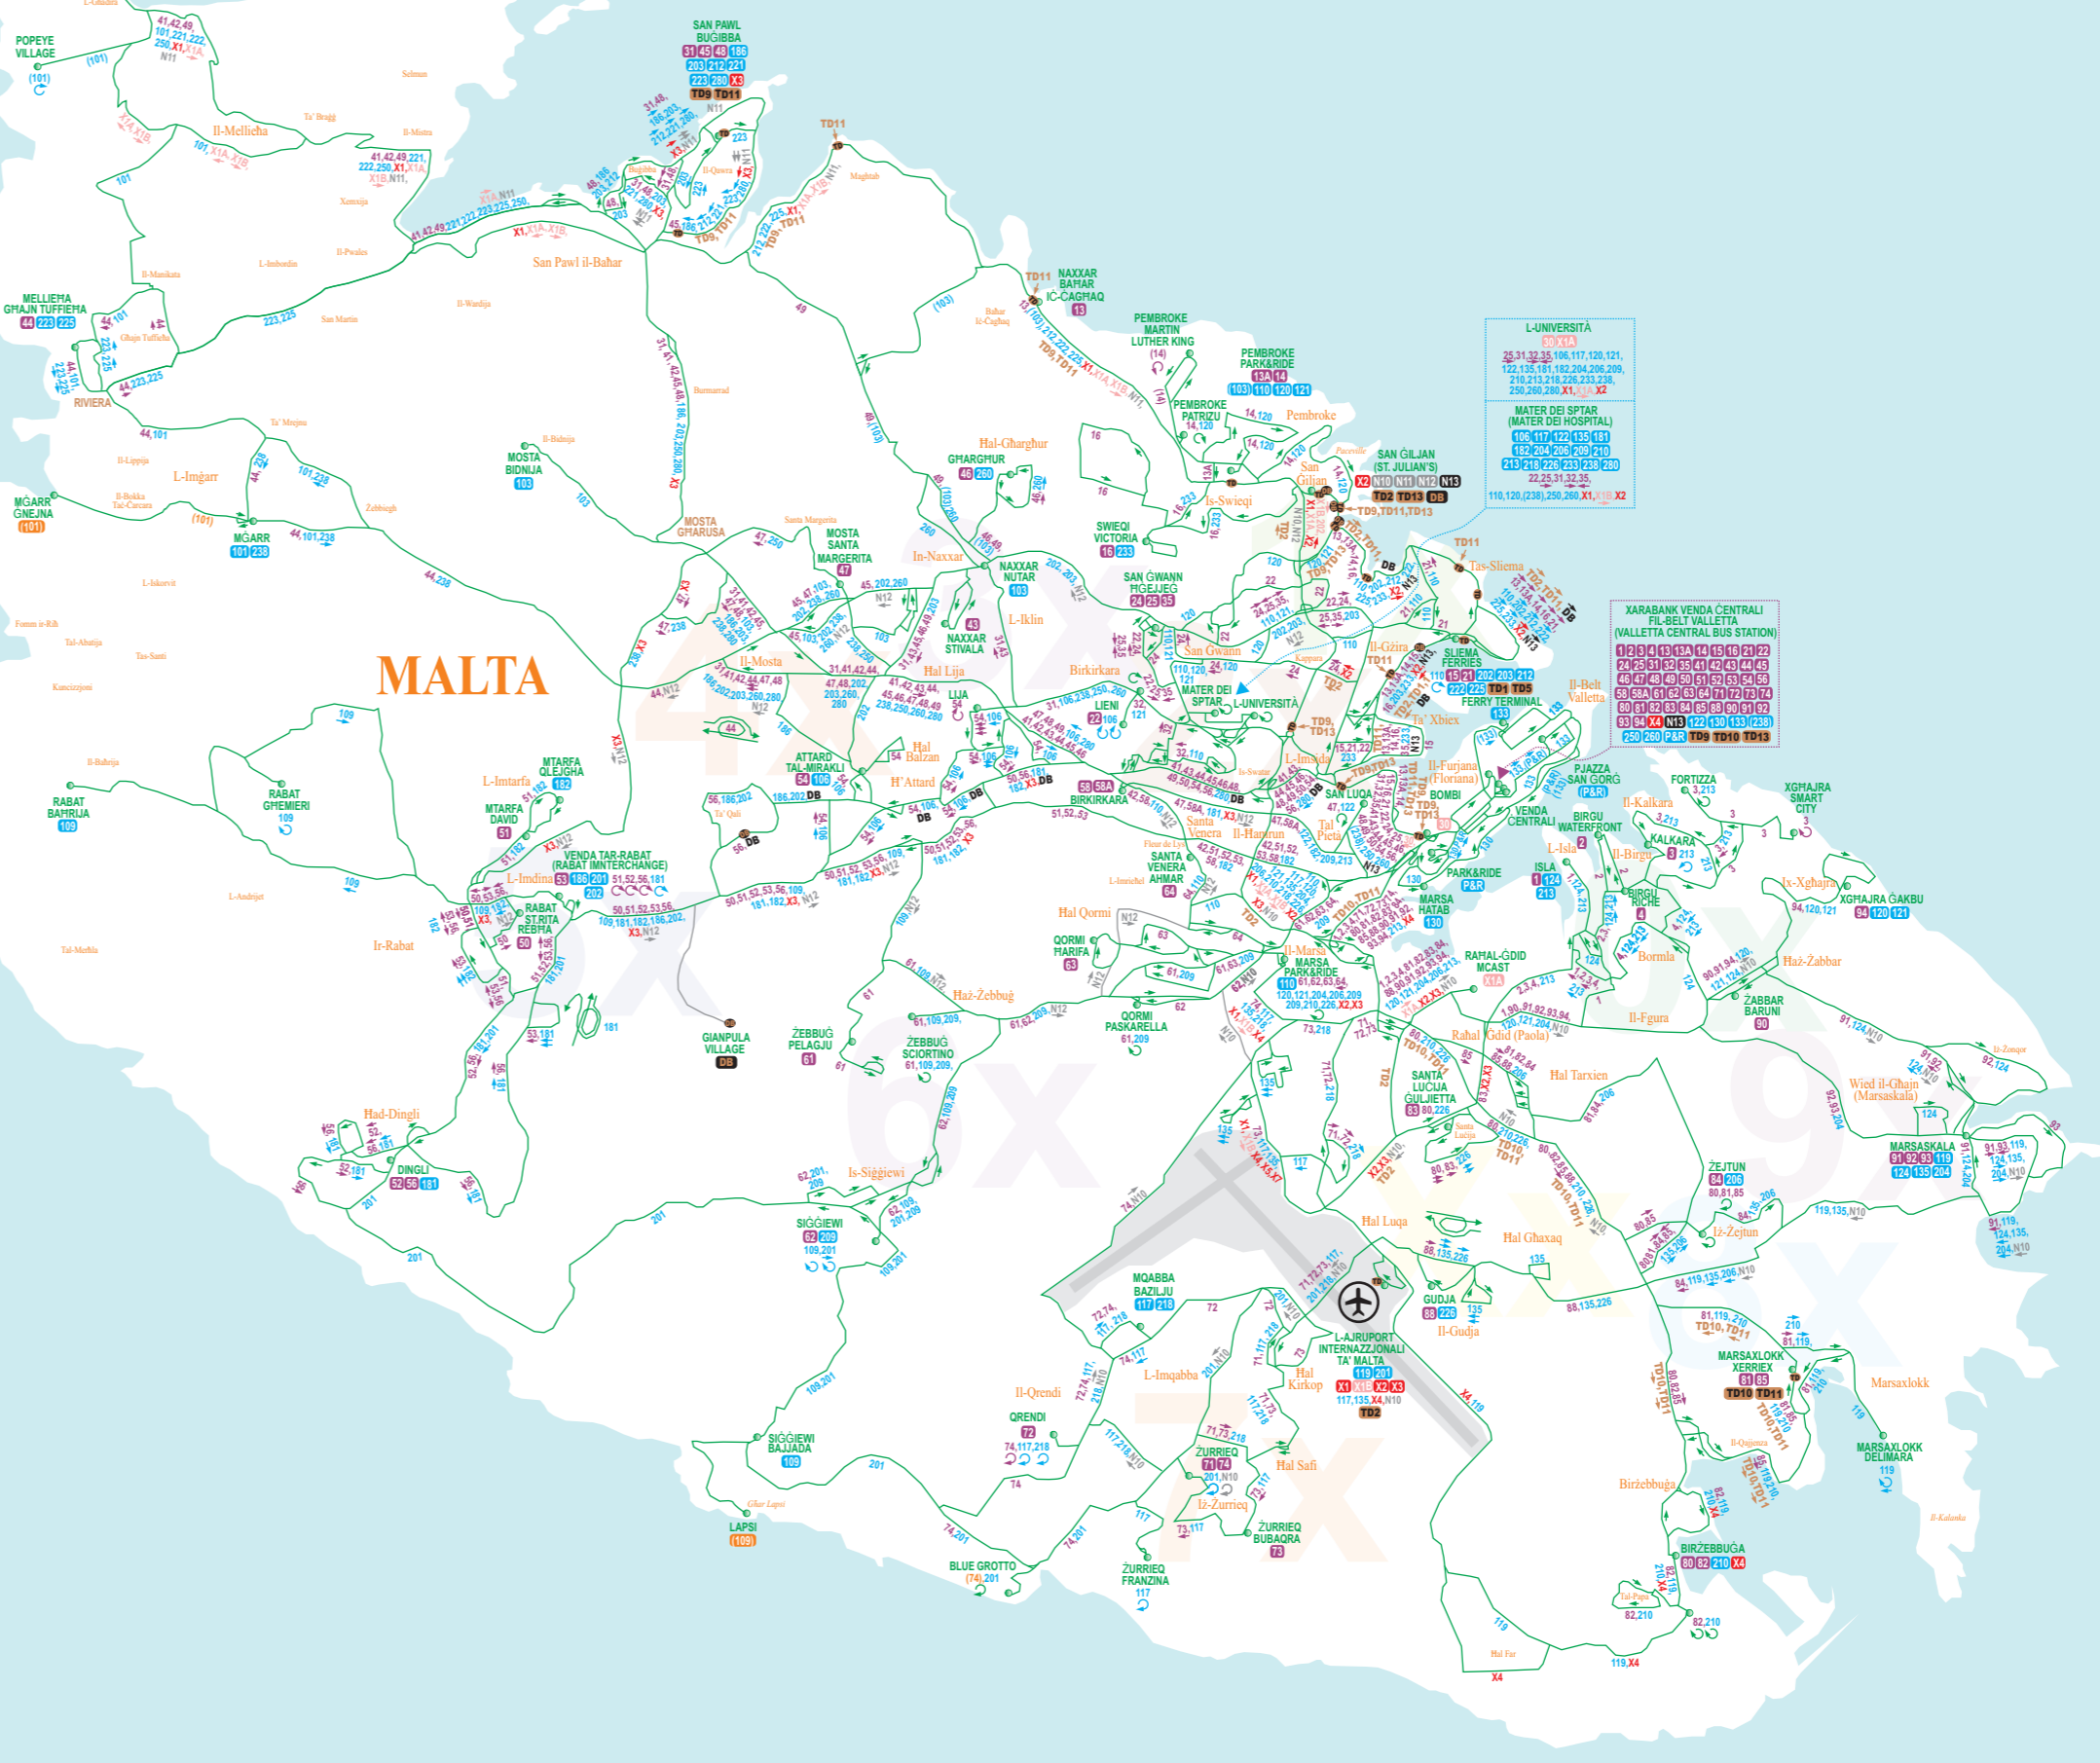

# IR ROTOT TAS-SERVIZZ TAL-LINJA

## BUS ROUTES

1.10.2017

	Linji principali	Main lines
	Linji sekondarji	Complementary lines
	Linji Express	Express lines
	Rotot Ġhawdex	Lines on Gozo
	Rotot fis-sajf biss	Only summer services
	Rotot fix-xitwa biss	Only winter services
	Rotot ta' bil-lejl	Night services
	Rotot ta' bil-lejl (fil-Gimgha u s-Sibt Billejl biss)	Night services (only on Friday and Saturday night)
	Rotta "DiscoBus" (fil-Gimgha, s-Sibt u il-Hadd Billejl biss)	"Disco Bus" service (only on Friday, Saturday and Sunday night)
	"It-"Tallinja Direct" linji express	"Tallinja Direct" express lines
	L-Ajruport	Airport
	L-Għasri	Cities / Villages / Communities
	Wied il-Għasri	Distretti

# IL-ĠEJER TA' SAN PAWL

# \* VALLETTA \* SLIEMA \* PEMBROKE \*