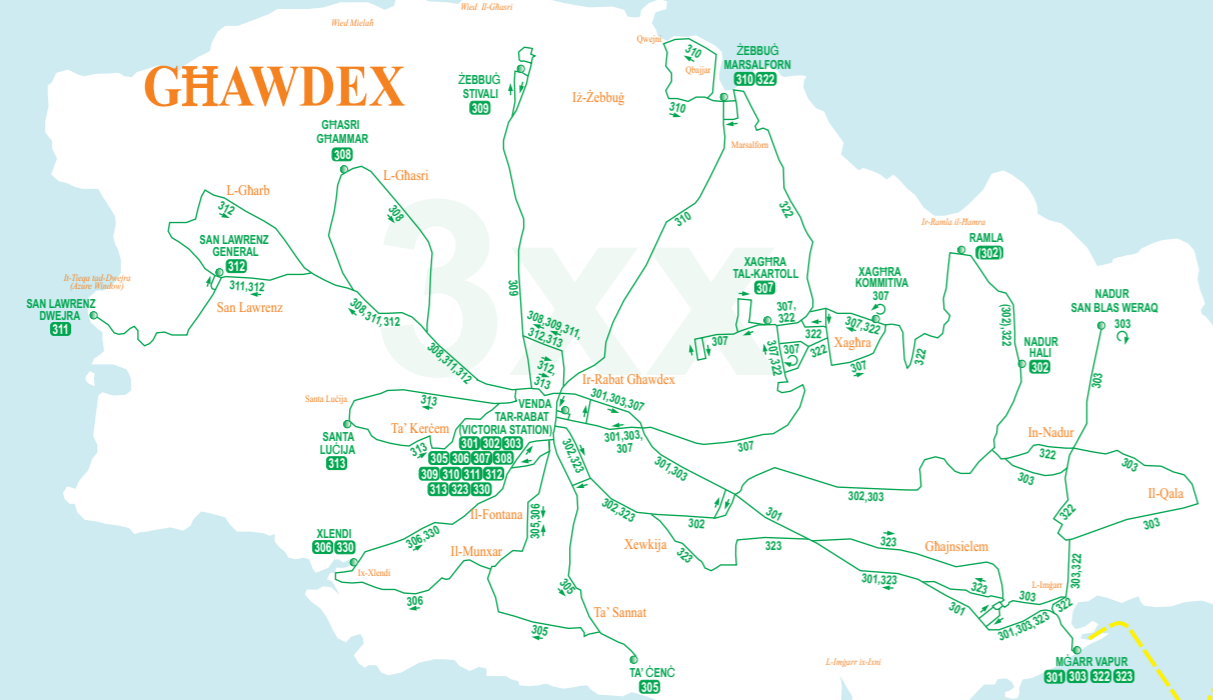

# IR ROTOT TAS-SERVIZZ TAL-LINJA

## BUS ROUTES

1.10.2017

	Linji principali	Main lines
	Linji sekondarji	Complementary lines
	Linji Express	Express lines
	Rotot Ġhawdex	Lines on Gozo
	Rotot fis-sajf biss	Only summer services
	Rotot fix-xitwa biss	Only winter services
	Rotot ta' bil-lejl	Night services
	Rotot ta' bil-lejl (fil-Gimgha u s-Sibt Billejl biss)	Night services (only on Friday and Saturday night)
	Rotta "DiscoBus" (fil-Gimgha, s-Sibt u il-Hadd Billejl biss)	"Disco Bus" service (only on Friday, Saturday and Sunday night)
	"It-"Tallinja Direct" linji express	"Tallinja Direct" express lines
	L-Ajruport	Airport
	L-Għasri	Cities / Villages / Communities
	Wied il-Għasri	Distretti

# IL-ĠEJER TA' SAN PAWL

# \* VALLETTA \* SLIEMA \* PEMBROKE \*